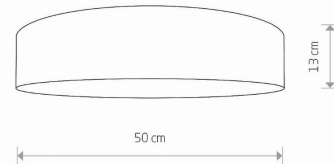

LUMINAIRE MODEL

**TURDA**  
**8952**

CATALOGUE GROUP  
COUNTRY OF ORIGIN

—  
**MADE IN POLAND**

LIGHT SOURCE **E27**  
 LIGHT SOURCES TYPE **Replaceable**  
 MAXIMUM WATTAGE **15W only LED**  
 LAMP INCLUDES SOURCE OF LIGHT **No**  
 NUMBER OF LIGHT SOURCES **3**  
 IP **IP20**  
**Interior use**

PACKAGE DIMENSIONS (L/W/H) **52cm/52cm/17cm**

NET/GROSS WEIGHT **2kg/3.15kg**

ASSEMBLY METHOD **Direct assembly**

LEADING/SUPPLEMENTARY COLOR **Cream**

MATERIALS **Fabric, Plastic, Painted steel**

STYLE **Modern**

ELECTRICAL SECURITY CLASS **I**

POWER SUPPLY **~220-230V/50/60Hz**

DIMENSIONS

5 9 0 3 1 3 9 8 9 5 2 9 3