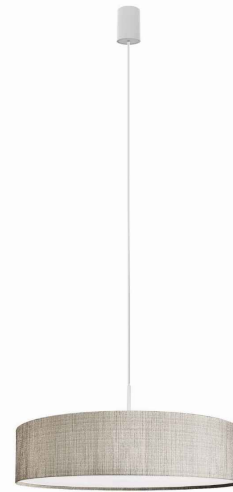

LUMINAIRE MODEL

TURDA
8946

CATALOGUE GROUP
COUNTRY OF ORIGIN

—
MADE IN POLAND

LIGHT SOURCE **E27**
 LIGHT SOURCES TYPE **Replaceable**
 MAXIMUM WATTAGE **15W only LED**
 LAMP INCLUDES SOURCE OF LIGHT **No**
 NUMBER OF LIGHT SOURCES **3**
 IP **IP20**
Interior use

PACKAGE DIMENSIONS (L/W/H) **51,5cm/52cm/18cm**
 NET/GROSS WEIGHT **1,3kg/2,15kg**
 ASSEMBLY METHOD **Bridge**
 LEADING/SUPPLEMENTARY COLOR **Gray,White**
 MATERIALS **Fabric,Plastic,Painted steel**
 STYLE **Modern**
 ELECTRICAL SECURITY CLASS **I**
 POWER SUPPLY **~220-230V/50/60Hz**

DIMENSIONS