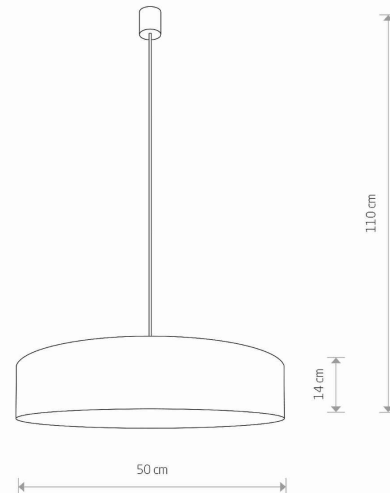

LUMINAIRE MODEL

**TURDA**  
**8945**

CATALOGUE GROUP  
COUNTRY OF ORIGIN

—  
**MADE IN POLAND**

LIGHT SOURCE **E27**  
 LIGHT SOURCES TYPE **Replaceable**  
 MAXIMUM WATTAGE **15W only LED**  
 LAMP INCLUDES SOURCE OF LIGHT **No**  
 NUMBER OF LIGHT SOURCES **3**  
 IP **IP20**  
**Interior use**

PACKAGE DIMENSIONS (L/W/H) **51,5cm/52cm/18cm**

NET/GROSS WEIGHT **1,3kg/2,15kg**

ASSEMBLY METHOD **Bridge**

LEADING/SUPPLEMENTARY COLOR **Cream**

MATERIALS **Fabric,Plastic,Painted steel**

STYLE **Modern**

ELECTRICAL SECURITY CLASS **I**

POWER SUPPLY **~220-230V/50/60Hz**

DIMENSIONS

5 903139894593