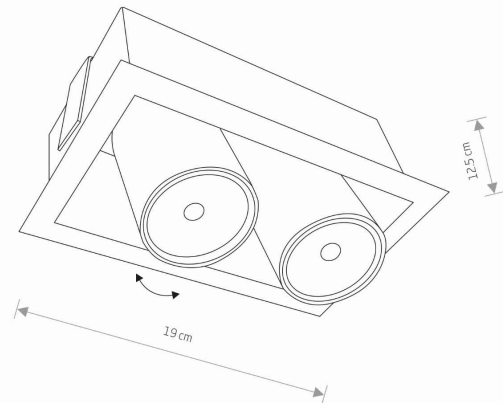

LUMINAIRE MODEL

EYE MOD
8938

CATALOGUE GROUP
COUNTRY OF ORIGIN

—
MADE IN POLAND

LIGHT SOURCE **GU10**
 LIGHT SOURCES TYPE **Replaceable**
 MAXIMUM WATTAGE **10W only LED**
 LAMP INCLUDES SOURCE OF LIGHT **No**
 NUMBER OF LIGHT SOURCES **2**
 IP **IP20**
Interior use

PACKAGE DIMENSIONS (L/W/H) **20cm/12cm/13cm**
 NET/GROSS WEIGHT **0,88kg/0,94kg**
 ASSEMBLY METHOD **Recessed assembly**
 LEADING/SUPPLEMENTARY COLOR **White**
 MATERIALS **Painted steel**
 STYLE **Modern**
 ELECTRICAL SECURITY CLASS **I**
 POWER SUPPLY **~220-230V/50/60Hz**

DIMENSIONS

CUT OUT

HOLE SHAPE **Rectangular**
 HOLE DIMENSIONS **9x17.5cm**