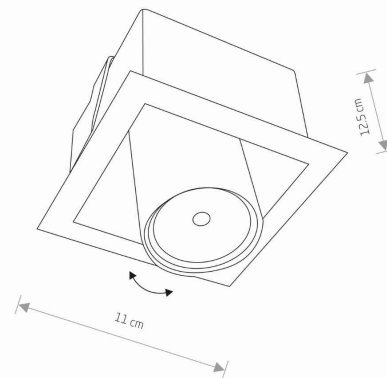

PACKAGE DIMENSIONS (L/W/H) **12cm/12cm/13,5cm**

NET/GROSS WEIGHT **0,52kg/0,57kg**

ASSEMBLY METHOD **Recessed assembly**

LEADING/SUPPLEMENTARY COLOR **Black**

MATERIALS **Painted steel**

STYLE **Modern**

ELECTRICAL SECURITY CLASS **I**

POWER SUPPLY **~220-230V/50/60Hz**

DIMENSIONS

CUT OUT

HOLE SHAPE **Square**
 HOLE DIMENSIONS **9x9.5cm**