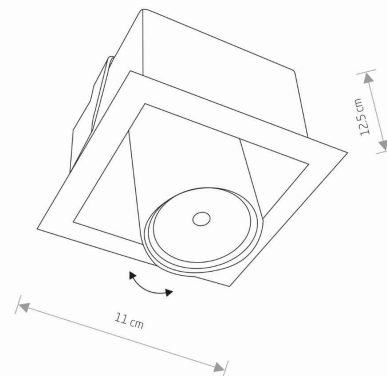

LUMINAIRE MODEL

EYE MOD
8936

CATALOGUE GROUP
COUNTRY OF ORIGIN

—
MADE IN POLAND

LIGHT SOURCE **GU10**
 LIGHT SOURCES TYPE **Replaceable**
 MAXIMUM WATTAGE **10W only LED**
 LAMP INCLUDES SOURCE OF LIGHT **No**
 NUMBER OF LIGHT SOURCES **1**
 IP **IP20**
Interior use

PACKAGE DIMENSIONS (L/W/H) **12cm/12cm/13,5cm**
 NET/GROSS WEIGHT **0,52kg/0,57kg**
 ASSEMBLY METHOD **Recessed assembly**
 LEADING/SUPPLEMENTARY COLOR **White**
 MATERIALS **Painted steel**
 STYLE **Modern**
 ELECTRICAL SECURITY CLASS **I**
 POWER SUPPLY **~220-230V/50/60Hz**

DIMENSIONS

CUT OUT

HOLE SHAPE **Square**
 HOLE DIMENSIONS **9x9.5cm**