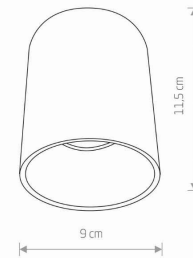

LUMINAIRE MODEL

**EYE TONE**  
**8931**

CATALOGUE GROUP  
COUNTRY OF ORIGIN

—  
**MADE IN POLAND**

LIGHT SOURCE **GU10**  
LIGHT SOURCES TYPE **Replaceable**  
MAXIMUM WATTAGE **1x10W only LED**  
LAMP INCLUDES SOURCE OF LIGHT **No**  
NUMBER OF LIGHT SOURCES **1**  
IP **IP20**  
**Interior use**

PACKAGE DIMENSIONS (L/W/H) **9,5cm/9,5cm/12,5cm**

NET/GROSS WEIGHT **0.42kg/0.45kg**

ASSEMBLY METHOD **Direct assembly**

LEADING/SUPPLEMENTARY COLOR **Black,Gold**

MATERIALS **Painted steel,Plastic ABS**

STYLE **Modern**

ELECTRICAL SECURITY CLASS **I**

POWER SUPPLY **~220-230V/50/60Hz**

DIMENSIONS

5 903139893190

**Nowodvorski**  
LIGHTING