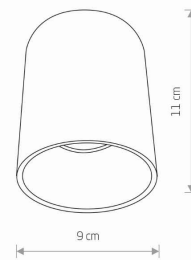

LUMINAIRE MODEL

**EYE TONE**  
**8930**

CATALOGUE GROUP  
COUNTRY OF ORIGIN

—  
**MADE IN POLAND**

**LIGHT SOURCE** **GU10**  
**LIGHT SOURCES TYPE** **Replaceable**  
**MAXIMUM WATTAGE** **1x10W only LED**  
**LAMP INCLUDES SOURCE OF LIGHT** **No**  
**NUMBER OF LIGHT SOURCES** **1**  
**IP** **IP20**  
**Interior use**

**PACKAGE DIMENSIONS (L/W/H)** **9,5cm/9,5cm/12,5cm**

**NET/GROSS WEIGHT** **0.42kg/0.45kg**

**ASSEMBLY METHOD** **Direct assembly**

**LEADING/SUPPLEMENTARY COLOR** **Black**

**MATERIALS** **Painted steel,Plastic ABS**

**STYLE** **Modern**

**ELECTRICAL SECURITY CLASS** **I**

**POWER SUPPLY** **~220-230V/50/60Hz**

**DIMENSIONS**

5 9 0 3 1 3 9 8 9 3 0 9 1

**Nowodvorski**  
LIGHTING