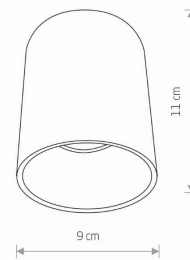

PACKAGE DIMENSIONS (L/W/H) **9,5cm/9,5cm/12,5cm**

NET/GROSS WEIGHT **0.42kg/0.45kg**

ASSEMBLY METHOD **Direct assembly**

LEADING/SUPPLEMENTARY COLOR **White,Silver**

MATERIALS **Painted steel,Plastic ABS**

STYLE **Modern**

ELECTRICAL SECURITY CLASS **I**

POWER SUPPLY **~220-230V/50/60Hz**

DIMENSIONS

5 9 0 3 1 3 9 8 9 2 8 9 6

Nowodvorski
LIGHTING

CATALOGUE CARD