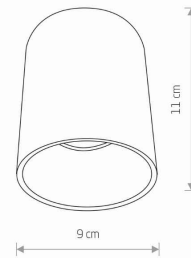

PACKAGE DIMENSIONS (L/W/H) **9,5cm/9,5cm/12,5cm**

NET/GROSS WEIGHT **0.42kg/0.45kg**

ASSEMBLY METHOD **Direct assembly**

LEADING/SUPPLEMENTARY COLOR **White,Gold**

MATERIALS **Painted steel,Plastic ABS**

STYLE **Modern**

ELECTRICAL SECURITY CLASS **I**

POWER SUPPLY **~220-230V/50/60Hz**

DIMENSIONS

5 9 0 3 1 3 9 8 9 2 6 9 8

Nowodvorski
LIGHTING

CATALOGUE CARD