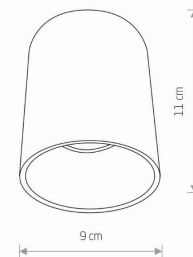

LUMINAIRE MODEL

**EYE TONE**  
**8925**

CATALOGUE GROUP  
COUNTRY OF ORIGIN

—  
**MADE IN POLAND**

LIGHT SOURCE **GU10**  
LIGHT SOURCES TYPE **Replaceable**  
MAXIMUM WATTAGE **1x10W only LED**  
LAMP INCLUDES SOURCE OF LIGHT **No**  
NUMBER OF LIGHT SOURCES **1**  
IP **IP20**  
**Interior use**

PACKAGE DIMENSIONS (L/W/H) **9,5cm/9,5cm/12,5cm**

NET/GROSS WEIGHT **0.43kg/0.47kg**

ASSEMBLY METHOD **Direct assembly**

LEADING/SUPPLEMENTARY COLOR **White**

MATERIALS **Painted steel,Plastic ABS**

STYLE **Modern**

ELECTRICAL SECURITY CLASS **I**

POWER SUPPLY **~220-230V/50/60Hz**

DIMENSIONS

5 9 0 3 1 3 9 8 9 2 5 9 9

**Nowodvorski**  
LIGHTING