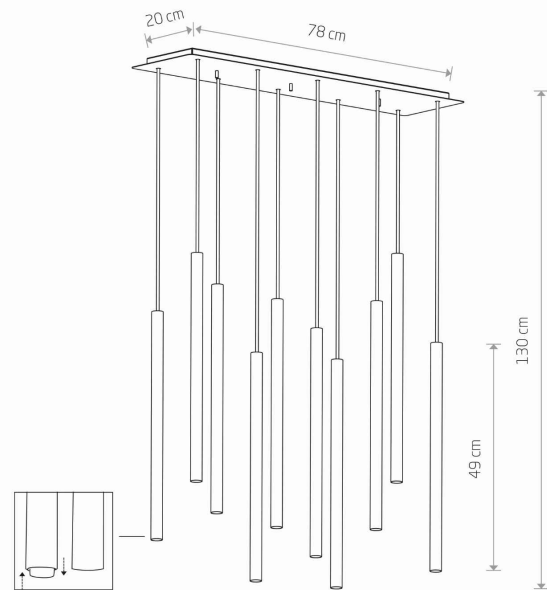

LUMINAIRE MODEL

LASER 490
8922

CATALOGUE GROUP
COUNTRY OF ORIGIN

—
MADE IN POLAND

LIGHT SOURCE **G9**
 LIGHT SOURCES TYPE **Replaceable**
 MAXIMUM WATTAGE **10x10W only LED**
 LAMP INCLUDES SOURCE OF LIGHT **No**
 NUMBER OF LIGHT SOURCES **10**
 IP **IP20**
Interior use

PACKAGE DIMENSIONS (L/W/H) **83,5cm/25cm/12,5cm**

NET/GROSS WEIGHT **5.51kg/6.14kg**

ASSEMBLY METHOD **Direct assembly**

LEADING/SUPPLEMENTARY COLOR **White**

MATERIALS **Painted steel**

STYLE **Modern**

ELECTRICAL SECURITY CLASS **I**

POWER SUPPLY **~220-230V/50/60Hz**

DIMENSIONS

5 9 0 3 1 3 9 8 9 2 2 9 2