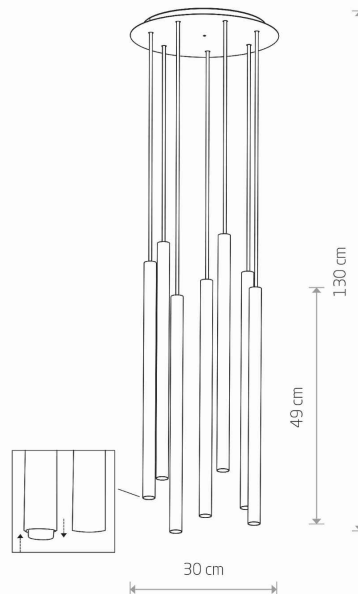

LUMINAIRE MODEL

**LASER 490**  
**8921**

CATALOGUE GROUP  
COUNTRY OF ORIGIN

—  
**MADE IN POLAND**

LIGHT SOURCE **G9**  
 LIGHT SOURCES TYPE **Replaceable**  
 MAXIMUM WATTAGE **7x10W only LED**  
 LAMP INCLUDES SOURCE OF LIGHT **No**  
 NUMBER OF LIGHT SOURCES **7**  
 IP **IP20**  
**Interior use**

PACKAGE DIMENSIONS (L/W/H) **57cm/31cm/16cm**

NET/GROSS WEIGHT **3.50kg/4.15kg**

ASSEMBLY METHOD **Direct assembly**

LEADING/SUPPLEMENTARY COLOR **Brass,Black**

MATERIALS **Solid brass,Painted steel**

STYLE **Modern**

ELECTRICAL SECURITY CLASS **I**

POWER SUPPLY **~220-230V/50/60Hz**

DIMENSIONS

5 903139892193