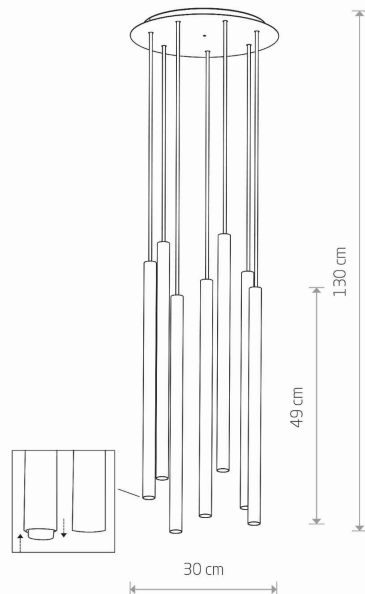

LUMINAIRE MODEL

LASER 490
8920

CATALOGUE GROUP
COUNTRY OF ORIGIN

—
MADE IN POLAND

LIGHT SOURCE **G9**
 LIGHT SOURCES TYPE **Replaceable**
 MAXIMUM WATTAGE **7x10W only LED**
 LAMP INCLUDES SOURCE OF LIGHT **No**
 NUMBER OF LIGHT SOURCES **7**
 IP **IP20**
Interior use

PACKAGE DIMENSIONS (L/W/H) **57cm/31cm/16cm**
 NET/GROSS WEIGHT **3.25kg/3.92kg**
 ASSEMBLY METHOD **Direct assembly**
 LEADING/SUPPLEMENTARY COLOR **Black**
 MATERIALS **Painted steel**
 STYLE **Modern**
 ELECTRICAL SECURITY CLASS **I**
 POWER SUPPLY **~220-230V/50/60Hz**

DIMENSIONS

5 903139892094