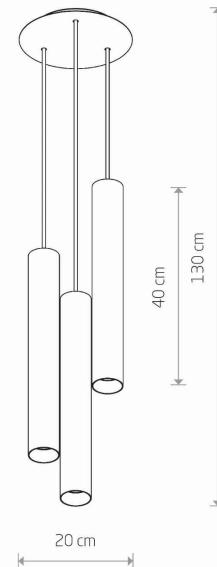

LUMINAIRE MODEL

EYE L
8916

CATALOGUE GROUP
COUNTRY OF ORIGIN

—
MADE IN POLAND

LIGHT SOURCE **GU10**
 LIGHT SOURCES TYPE **Replaceable**
 MAXIMUM WATTAGE **3x10W only LED**
 LAMP INCLUDES SOURCE OF LIGHT **No**
 NUMBER OF LIGHT SOURCES **3**
 IP **IP20**
Interior use

PACKAGE DIMENSIONS (L/W/H) **45cm/21cm/12.5cm**
 NET/GROSS WEIGHT **3.09kg/3.3kg**
 ASSEMBLY METHOD **Direct assembly**
 LEADING/SUPPLEMENTARY COLOR **White**
 MATERIALS **Painted steel**
 STYLE **Modern**
 ELECTRICAL SECURITY CLASS **I**
 POWER SUPPLY **~220-230V/50/60Hz**

DIMENSIONS

5 903139891691