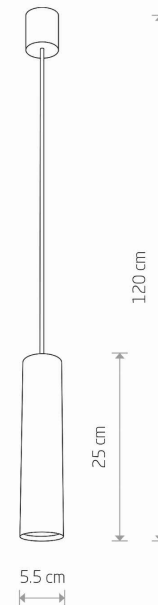

LUMINAIRE MODEL

**EYE M**  
**8914**

CATALOGUE GROUP  
COUNTRY OF ORIGIN

—  
**MADE IN POLAND**

LIGHT SOURCE **GU10**  
LIGHT SOURCES TYPE **Replaceable**  
MAXIMUM WATTAGE **1x10W only LED**  
LAMP INCLUDES SOURCE OF LIGHT **No**  
NUMBER OF LIGHT SOURCES **1**  
IP **IP20**  
**Interior use**

PACKAGE DIMENSIONS (L/W/H) **46,5cm/6,5cm/6,5cm**

NET/GROSS WEIGHT **0,74kg/0,83kg**

ASSEMBLY METHOD **Bridge**

LEADING/SUPPLEMENTARY COLOR **Brass,Black**

MATERIALS **Solid brass,Painted steel**

STYLE **Modern**

ELECTRICAL SECURITY CLASS **I**

POWER SUPPLY **~220-230V/50/60Hz**

DIMENSIONS

5 9 0 3 1 3 9 8 9 1 4 9 3