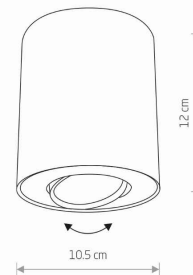

LUMINAIRE MODEL

SET
8901

CATALOGUE GROUP
COUNTRY OF ORIGIN

—
MADE IN POLAND

LIGHT SOURCE **GU10**
 LIGHT SOURCES TYPE **Replaceable**
 MAXIMUM WATTAGE **1x10W only LED**
 LAMP INCLUDES SOURCE OF LIGHT **No**
 NUMBER OF LIGHT SOURCES **1**
 IP **IP20**
Interior use

PACKAGE DIMENSIONS (L/W/H) **11cm/11cm/13cm**

NET/GROSS WEIGHT **0.61kg/0.66kg**

ASSEMBLY METHOD **Direct assembly**

LEADING/SUPPLEMENTARY COLOR **Black,Gold**

MATERIALS **Painted steel**

STYLE **Modern**

ELECTRICAL SECURITY CLASS **I**

POWER SUPPLY **~220-230V/50/60Hz**

DIMENSIONS

5 903139890199