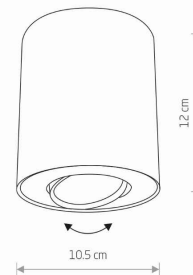

LUMINAIRE MODEL

SET
8897

CATALOGUE GROUP
COUNTRY OF ORIGIN

—
MADE IN POLAND

LIGHT SOURCE **GU10**
 LIGHT SOURCES TYPE **Replaceable**
 MAXIMUM WATTAGE **1x10W only LED**
 LAMP INCLUDES SOURCE OF LIGHT **No**
 NUMBER OF LIGHT SOURCES **1**
 IP **IP20**
Interior use

PACKAGE DIMENSIONS (L/W/H) **11cm/11cm/13cm**
 NET/GROSS WEIGHT **0.61kg/0.66kg**
 ASSEMBLY METHOD **Direct assembly**
 LEADING/SUPPLEMENTARY COLOR **White, Silver**
 MATERIALS **Painted steel, Painted aluminum**
 STYLE **Modern**
 ELECTRICAL SECURITY CLASS **I**
 POWER SUPPLY **~220-230V/50/60Hz**

DIMENSIONS

5 903139889797