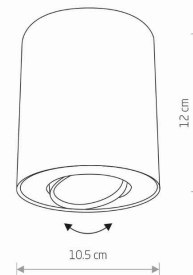

LUMINAIRE MODEL

SET
8895

CATALOGUE GROUP
COUNTRY OF ORIGIN

—
MADE IN POLAND

LIGHT SOURCE **GU10**
 LIGHT SOURCES TYPE **Replaceable**
 MAXIMUM WATTAGE **1x10W only LED**
 LAMP INCLUDES SOURCE OF LIGHT **No**
 NUMBER OF LIGHT SOURCES **1**
 IP **IP20**
Interior use

PACKAGE DIMENSIONS (L/W/H) **11cm/11cm/13cm**
 NET/GROSS WEIGHT **0.61kg/0.66kg**
 ASSEMBLY METHOD **Direct assembly**
 LEADING/SUPPLEMENTARY COLOR **White**
 MATERIALS **Painted steel**
 STYLE **Modern**
 ELECTRICAL SECURITY CLASS **I**
 POWER SUPPLY **~220-230V/50/60Hz**

DIMENSIONS

5 9 0 3 1 3 9 8 8 9 5 9 9