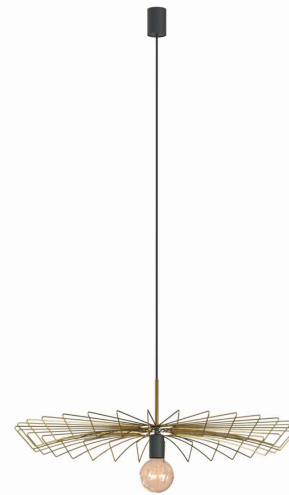

LUMINAIRE MODEL

UMBRELLA
8874

CATALOGUE GROUP
COUNTRY OF ORIGIN

—
MADE IN POLAND

LIGHT SOURCE **E27**
LIGHT SOURCES TYPE **Replaceable**
MAXIMUM WATTAGE **25W only LED**
LAMP INCLUDES SOURCE OF LIGHT **No**
NUMBER OF LIGHT SOURCES **1**
IP **IP20**
Interior use

PACKAGE DIMENSIONS (L/W/H) **83,5cm/83,5cm/16cm**

NET/GROSS WEIGHT **1.75kg/4.05kg**

ASSEMBLY METHOD **Bridge**

LEADING/SUPPLEMENTARY COLOR **Brass,Black**

MATERIALS **Brass-plated steel,Painted steel**

STYLE **Modern**

ELECTRICAL SECURITY CLASS **I**

POWER SUPPLY **~220-230V/50/60Hz**