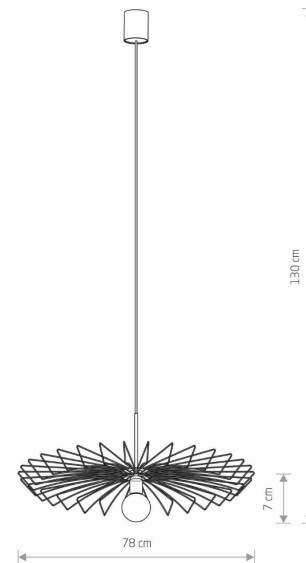

LUMINAIRE MODEL

**UMBRELLA**  
**8874**

CATALOGUE GROUP  
COUNTRY OF ORIGIN

—  
**MADE IN POLAND**

LIGHT SOURCE **E27**  
 LIGHT SOURCES TYPE **Replaceable**  
 MAXIMUM WATTAGE **25W only LED**  
 LAMP INCLUDES SOURCE OF LIGHT **No**  
 NUMBER OF LIGHT SOURCES **1**  
 IP **IP20**  
**Interior use**

PACKAGE DIMENSIONS (L/W/H) **83,5cm/83,5cm/16cm**

NET/GROSS WEIGHT **1.75kg/4.05kg**

ASSEMBLY METHOD **Bridge**

LEADING/SUPPLEMENTARY COLOR **Brass,Black**

MATERIALS **Brass-plated steel,Painted steel**

STYLE **Modern**

ELECTRICAL SECURITY CLASS **I**

POWER SUPPLY **~220-230V/50/60Hz**

DIMENSIONS

5 903139887496