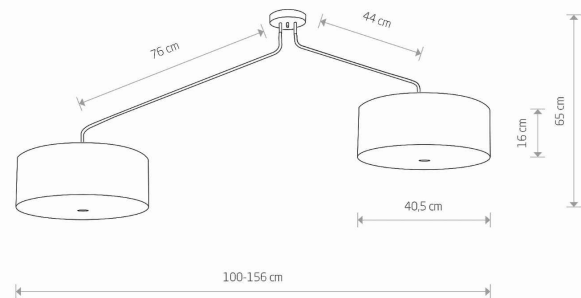

LUMINAIRE MODEL

HAWK
8843

CATALOGUE GROUP
COUNTRY OF ORIGIN

—
MADE IN POLAND

LIGHT SOURCE **E27**
 LIGHT SOURCES TYPE **Replaceable**
 MAXIMUM WATTAGE **6x60W**
 LAMP INCLUDES SOURCE OF LIGHT **No**
 NUMBER OF LIGHT SOURCES **6**
 IP **IP20**
Interior use

PACKAGE DIMENSIONS (L/W/H) **97cm/45cm/36cm**

NET/GROSS WEIGHT **4.46kg/6.86kg**

ASSEMBLY METHOD **Bridge**

LEADING/SUPPLEMENTARY COLOR **White**

MATERIALS **Fabric,Glass,Painted steel**

STYLE **Modern**

ELECTRICAL SECURITY CLASS **I**

POWER SUPPLY **~220-230V/50/60Hz**

DIMENSIONS

5 903139884396