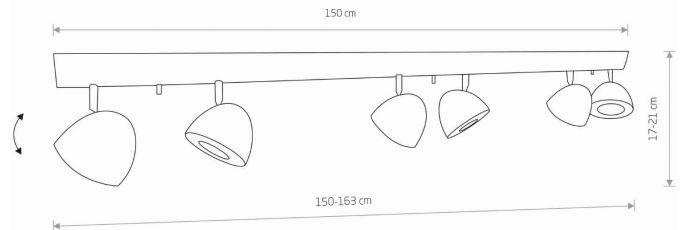

LUMINAIRE MODEL

VESPA
8842

CATALOGUE GROUP
COUNTRY OF ORIGIN

—
MADE IN POLAND

LIGHT SOURCE **GU10 ES111**
 LIGHT SOURCES TYPE **Replaceable**
 MAXIMUM WATTAGE **15W only LED**
 LAMP INCLUDES SOURCE OF LIGHT **No**
 NUMBER OF LIGHT SOURCES **6**
 IP **IP20**
Interior use

PACKAGE DIMENSIONS (L/W/H) **154cm/17cm/14cm**

NET/GROSS WEIGHT **3.32kg/4.00kg**

ASSEMBLY METHOD **Direct assembly**

LEADING/SUPPLEMENTARY COLOR **Black**

MATERIALS **Painted steel,Chrome**

STYLE **Modern**

ELECTRICAL SECURITY CLASS **I**

POWER SUPPLY **~220-230V/50/60Hz**

DIMENSIONS

5 903139884297