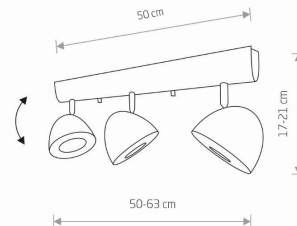

PACKAGE DIMENSIONS (L/W/H) **51cm/15,5cm/22,5cm**

NET/GROSS WEIGHT **1,37kg/1,67kg**

ASSEMBLY METHOD **Direct assembly**

LEADING/SUPPLEMENTARY COLOR **Black**

MATERIALS **Painted steel,Chrome**

STYLE **Modern**

ELECTRICAL SECURITY CLASS **I**

POWER SUPPLY **~220-230V/50/60Hz**

DIMENSIONS

5 903139884198