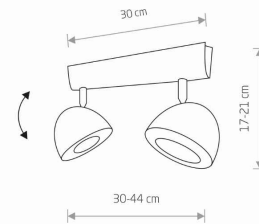

PACKAGE DIMENSIONS (L/W/H) **31,5cm/19cm/17,5cm**

NET/GROSS WEIGHT **0,9kg/1,09kg**

ASSEMBLY METHOD **Direct assembly**

LEADING/SUPPLEMENTARY COLOR **Black**

MATERIALS **Painted steel, Chrome**

STYLE **Modern**

ELECTRICAL SECURITY CLASS **I**

POWER SUPPLY **~220-230V/50/60Hz**

DIMENSIONS

5 903139884099