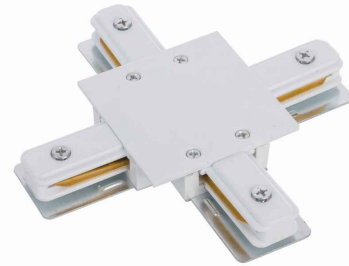

Nowodvorski
LIGHTING

CATALOGUE CARD

LUMINAIRE MODEL **PROFILE RECESSED X CONNECTOR**
8836

CATALOGUE GROUP —
COUNTRY OF ORIGIN

MADE IN P.R.C.

IP **IP20**
Interior use

PACKAGE DIMENSIONS **14cm/14cm/2cm**
(L/W/H)

NET/GROSS WEIGHT **0.12kg/0.125kg**

ASSEMBLY METHOD **Works with Profile System**

LEADING/SUPPLEMENTARY COLOR **White**

MATERIALS **Plastic PC, Steel, Copper**

ELECTRICAL SECURITY CLASS **I**

POWER SUPPLY **~220-230V/50/60Hz**

5 9 0 3 1 3 9 8 8 3 6 9 6

DIMENSIONS