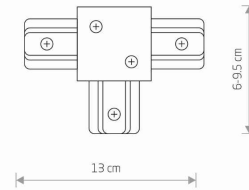

Nowodvorski
LIGHTING

CATALOGUE CARD

LUMINAIRE MODEL **PROFILE RECESSED T CONNECTOR**
8834

CATALOGUE GROUP —
COUNTRY OF ORIGIN **MADE IN P.R.C.**

IP **IP20**
Interior use

PACKAGE DIMENSIONS (L/W/H) **13.5cm/3cm/10cm**

NET/GROSS WEIGHT **0.095kg/0.10kg**

ASSEMBLY METHOD **Works with Profile System**

LEADING/SUPPLEMENTARY COLOR **White**

MATERIALS **Plastic PC, Steel, Copper**

ELECTRICAL SECURITY CLASS **I**

POWER SUPPLY **~220-230V/50/60Hz**

5 9 0 3 1 3 9 8 8 3 4 9 8

DIMENSIONS

Nowodvorski
LIGHTING

CATALOGUE CARD