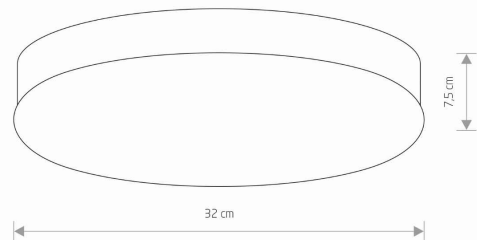

LUMINAIRE MODEL

KASAI SENSOR
8827

CATALOGUE GROUP
COUNTRY OF ORIGIN

—
MADE IN P.R.C.

LIGHT SOURCE **E27**
 LIGHT SOURCES TYPE **Replaceable**
 MAXIMUM WATTAGE **10W only LED**
 LAMP INCLUDES SOURCE OF LIGHT **No**
 NUMBER OF LIGHT SOURCES **2**
 IP **IP20**
Interior use

PACKAGE DIMENSIONS (L/W/H) **37cm/37cm/16cm**

NET/GROSS WEIGHT **1,69kg/2,11kg**

ASSEMBLY METHOD **Direct assembly**

LEADING/SUPPLEMENTARY COLOR **White, Chrome**

MATERIALS **Glass, Chrome plated steel**

STYLE **Modern**

ELECTRICAL SECURITY CLASS **I**

POWER SUPPLY **~220-230V/50/60Hz**

DIMENSIONS

5 9 0 3 1 3 9 8 8 2 7 9 8