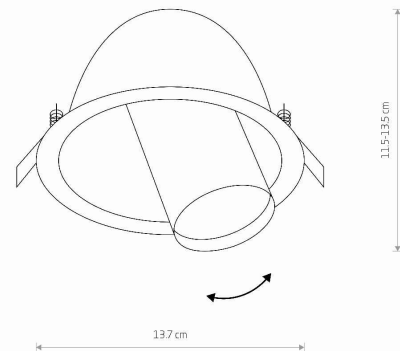

LUMINAIRE MODEL

DOT
8826

CATALOGUE GROUP
COUNTRY OF ORIGIN

—
MADE IN POLAND

LIGHT SOURCE **GU10**
 LIGHT SOURCES TYPE **Replaceable**
 MAXIMUM WATTAGE **10W only LED**
 LAMP INCLUDES SOURCE OF LIGHT **No**
 NUMBER OF LIGHT SOURCES **1**
 IP **IP20**
Interior use

PACKAGE DIMENSIONS (L/W/H) **13.5cm/13.5cm/14.5cm**

NET/GROSS WEIGHT **0.45kg/0.54kg**

ASSEMBLY METHOD **Recessed assembly**

LEADING/SUPPLEMENTARY COLOR **Black**

MATERIALS **Painted steel**

STYLE **Modern**

ELECTRICAL SECURITY CLASS **I**

POWER SUPPLY **~220-230V/50/60Hz**

DIMENSIONS

CUT OUT

HOLE SHAPE **Round**
 HOLE DIMENSIONS **fi.12.9cm**