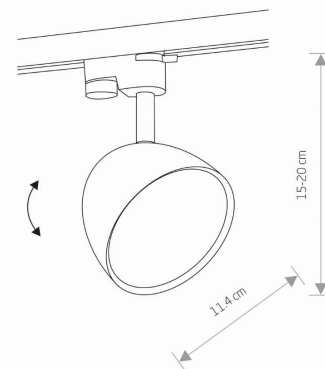

LUMINAIRE MODEL

**PROFILE VESPA**  
**8825**

CATALOGUE GROUP  
COUNTRY OF ORIGIN

—  
**MADE IN POLAND**

LIGHT SOURCE **GU10 ES111**  
 LIGHT SOURCES TYPE **Replaceable**  
 MAXIMUM WATTAGE **15W only LED**  
 LAMP INCLUDES SOURCE OF LIGHT **No**  
 NUMBER OF LIGHT SOURCES **1**  
 IP **IP20**  
**Interior use**

PACKAGE DIMENSIONS **13,5cm/13,5cm/14cm**  
(L/W/H)

NET/GROSS WEIGHT **0,27kg/0,34kg**

ASSEMBLY METHOD **Works with Profile System**

LEADING/SUPPLEMENTARY COLOR **Black**

MATERIALS **Painted steel, Plastic PC, Chrome**

STYLE **Modern**

ELECTRICAL SECURITY CLASS **II**

POWER SUPPLY **~220-230V/50/60Hz**

DIMENSIONS

5 903139882590