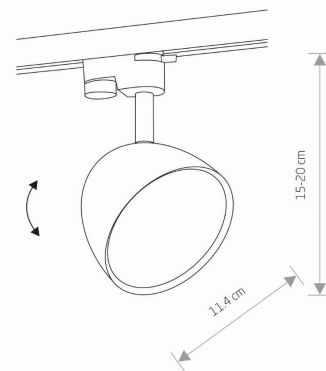

LUMINAIRE MODEL

PROFILE VESPA
8824

CATALOGUE GROUP
COUNTRY OF ORIGIN

—
MADE IN POLAND

LIGHT SOURCE **GU10 ES111**
 LIGHT SOURCES TYPE **Replaceable**
 MAXIMUM WATTAGE **15W only LED**
 LAMP INCLUDES SOURCE OF LIGHT **No**
 NUMBER OF LIGHT SOURCES **1**
 IP **IP20**
Interior use

PACKAGE DIMENSIONS (L/W/H) **13,5cm/13,5cm/14cm**

NET/GROSS WEIGHT **0,27kg/0,34kg**

ASSEMBLY METHOD **Works with Profile System**

LEADING/SUPPLEMENTARY COLOR **White**

MATERIALS **Painted steel, Plastic PC, Chrome**

STYLE **Modern**

ELECTRICAL SECURITY CLASS **II**

POWER SUPPLY **~220-230V/50/60Hz**

DIMENSIONS

5 9 0 3 1 3 9 8 8 2 4 9 1