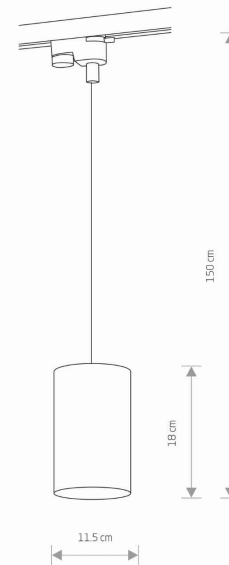

MAXIMUM WATTAGE

**15W only LED**

LAMP INCLUDES SOURCE OF LIGHT

**No**

NUMBER OF LIGHT SOURCES

**1**

IP

**IP20**

**Interior use**

PACKAGE DIMENSIONS  
(L/W/H)

**19,5cm/12cm/12cm**

NET/GROSS WEIGHT

**0,97kg/1,04kg**

ASSEMBLY METHOD

**Works with Profile System**

LEADING/SUPPLEMENTARY COLOR

**Black**

MATERIALS

**Painted steel, Plastic PC**

STYLE

**Modern**

ELECTRICAL SECURITY CLASS

**II**

POWER SUPPLY

**~220-230V/50/60Hz**

DIMENSIONS

5 9 0 3 1 3 9 8 8 2 3 9 2