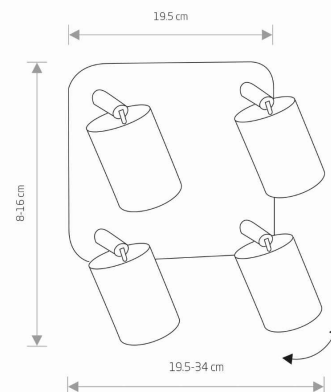

LUMINAIRE MODEL

EYE SPOT
8820

CATALOGUE GROUP
COUNTRY OF ORIGIN

—
MADE IN POLAND

LIGHT SOURCE **GU10**
 LIGHT SOURCES TYPE **Replaceable**
 MAXIMUM WATTAGE **4x10W only LED**
 LAMP INCLUDES SOURCE OF LIGHT **No**
 NUMBER OF LIGHT SOURCES **4**
 IP **IP20**
Interior use

PACKAGE DIMENSIONS (L/W/H) **20cm/20cm/9cm**

NET/GROSS WEIGHT **1,27kg/1,43kg**

ASSEMBLY METHOD **Bridge**

LEADING/SUPPLEMENTARY COLOR **Black, Brass**

MATERIALS **Painted steel, Solid brass**

STYLE **Modern**

ELECTRICAL SECURITY CLASS **I**

POWER SUPPLY **~220-230V/50/60Hz**

DIMENSIONS

5 903139882095