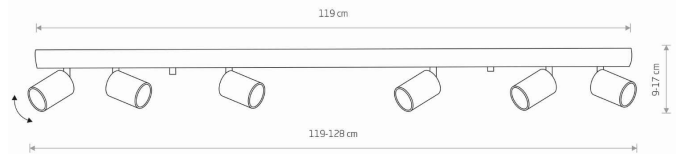

LUMINAIRE MODEL

EYE SPOT
8819

CATALOGUE GROUP
COUNTRY OF ORIGIN

—
MADE IN POLAND

LIGHT SOURCE **GU10**
LIGHT SOURCES TYPE **Replaceable**
MAXIMUM WATTAGE **6x10W only LED**
LAMP INCLUDES SOURCE OF LIGHT **No**
NUMBER OF LIGHT SOURCES **6**
IP **IP20**
Interior use

PACKAGE DIMENSIONS (L/W/H) **123cm/14cm/6,5cm**

NET/GROSS WEIGHT **2.8kg/3.05kg**

ASSEMBLY METHOD **Bridge**

LEADING/SUPPLEMENTARY COLOR **Black, Brass**

MATERIALS **Painted steel, Solid brass**

STYLE **Modern**

ELECTRICAL SECURITY CLASS **I**

POWER SUPPLY **~220-230V/50/60Hz**

DIMENSIONS

5 903139881999