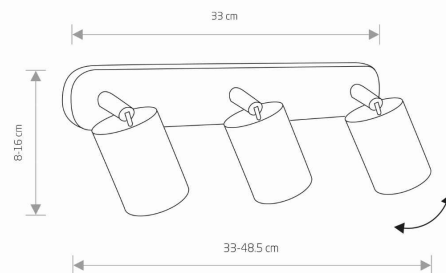

LUMINAIRE MODEL

EYE SPOT
8818

CATALOGUE GROUP
COUNTRY OF ORIGIN

—
MADE IN POLAND

LIGHT SOURCE **GU10**
LIGHT SOURCES TYPE **Replaceable**
MAXIMUM WATTAGE **3x10W only LED**
LAMP INCLUDES SOURCE OF LIGHT **No**
NUMBER OF LIGHT SOURCES **3**
IP **IP20**
Interior use

PACKAGE DIMENSIONS (L/W/H) **42cm/8,5cm/7cm**

NET/GROSS WEIGHT **0.93kg/1.03kg**

ASSEMBLY METHOD **Bridge**

LEADING/SUPPLEMENTARY COLOR **Black, Brass**

MATERIALS **Painted steel, Solid brass**

STYLE **Modern**

ELECTRICAL SECURITY CLASS **I**

POWER SUPPLY **~220-230V/50/60Hz**

DIMENSIONS

5 903139881890