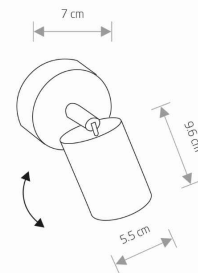

LUMINAIRE MODEL

EYE SPOT
8816

CATALOGUE GROUP
COUNTRY OF ORIGIN

—
MADE IN POLAND

LIGHT SOURCE **GU10**
LIGHT SOURCES TYPE **Replaceable**
MAXIMUM WATTAGE **1x10W only LED**
LAMP INCLUDES SOURCE OF LIGHT **No**
NUMBER OF LIGHT SOURCES **1**
IP **IP20**
Interior use

PACKAGE DIMENSIONS (L/W/H) **8cm/8cm/15cm**
NET/GROSS WEIGHT **0.30kg/0.51kg**
ASSEMBLY METHOD **Bridge**
LEADING/SUPPLEMENTARY COLOR **Black, Brass**
MATERIALS **Painted steel, Solid brass**
STYLE **Modern**
ELECTRICAL SECURITY CLASS **I**
POWER SUPPLY **~220-230V/50/60Hz**

DIMENSIONS

5 903139881692