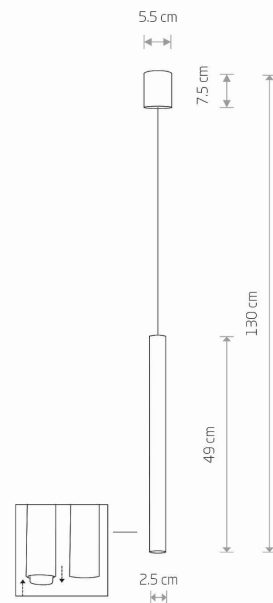

LUMINAIRE MODEL

LASER 490
8797

CATALOGUE GROUP
COUNTRY OF ORIGIN

—
MADE IN POLAND

LIGHT SOURCE **G9**
 LIGHT SOURCES TYPE **Replaceable**
 MAXIMUM WATTAGE **1x10W only LED**
 LAMP INCLUDES SOURCE OF LIGHT **No**
 NUMBER OF LIGHT SOURCES **1**
 IP **IP20**
Interior use

PACKAGE DIMENSIONS (L/W/H) **53cm/8cm/8cm**
 NET/GROSS WEIGHT **0.53kg/0.66kg**
 ASSEMBLY METHOD **Bridge**
 LEADING/SUPPLEMENTARY COLOR **Black**
 MATERIALS **Painted steel**
 STYLE **Modern**
 ELECTRICAL SECURITY CLASS **I**
 POWER SUPPLY **~220-230V/50/60Hz**

DIMENSIONS

5 903139879798