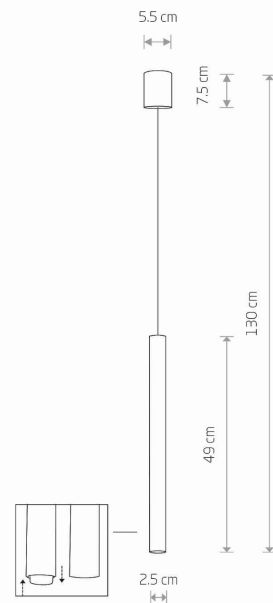

LUMINAIRE MODEL

LASER 490
8796

CATALOGUE GROUP
COUNTRY OF ORIGIN

—
MADE IN POLAND

LIGHT SOURCE **G9**
 LIGHT SOURCES TYPE **Replaceable**
 MAXIMUM WATTAGE **1x10W only LED**
 LAMP INCLUDES SOURCE OF LIGHT **No**
 NUMBER OF LIGHT SOURCES **1**
 IP **IP20**
Interior use

PACKAGE DIMENSIONS (L/W/H) **53cm/8cm/8cm**
 NET/GROSS WEIGHT **0.53kg/0.65kg**
 ASSEMBLY METHOD **Bridge**
 LEADING/SUPPLEMENTARY COLOR **White**
 MATERIALS **Painted steel**
 STYLE **Modern**
 ELECTRICAL SECURITY CLASS **I**
 POWER SUPPLY **~220-230V/50/60Hz**

DIMENSIONS

5 903139879699