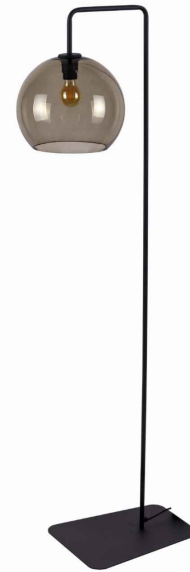

Nowodvorski
LIGHTING

CATALOGUE CARD

LUMINAIRE MODEL

MONACO
8794

CATALOGUE GROUP
COUNTRY OF ORIGIN

—
MADE IN POLAND

LIGHT SOURCE **E27**
LIGHT SOURCES TYPE **Replaceable**
MAXIMUM WATTAGE **25W only LED**
LAMP INCLUDES SOURCE OF LIGHT **No**
NUMBER OF LIGHT SOURCES **1**
IP **IP20**
Interior use

PACKAGE DIMENSIONS (L/W/H) **46cm/33cm/163cm**
NET/GROSS WEIGHT **5.84kg/8.19kg**
ASSEMBLY METHOD **Free-standing product**
LEADING/SUPPLEMENTARY COLOR **Black, Smoked**
SWITCH **Yes**
MATERIALS **Painted steel, Glass**
STYLE **Modern**
ELECTRICAL SECURITY CLASS **II**
POWER SUPPLY **~220-230V/50/60Hz**

DIMENSIONS

5 903139879491