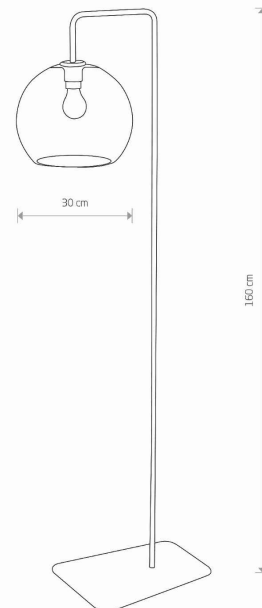

Nowodvorski
LIGHTING

CATALOGUE CARD

LUMINAIRE MODEL

MONACO
8794

CATALOGUE GROUP
COUNTRY OF ORIGIN

—
MADE IN POLAND

LIGHT SOURCE **E27**
LIGHT SOURCES TYPE **Replaceable**
MAXIMUM WATTAGE **25W only LED**
LAMP INCLUDES SOURCE OF LIGHT **No**
NUMBER OF LIGHT SOURCES **1**
IP **IP20**
Interior use

PACKAGE DIMENSIONS (L/W/H) **46cm/33cm/163cm**
NET/GROSS WEIGHT **5.84kg/8.19kg**
ASSEMBLY METHOD **Free-standing product**
LEADING/SUPPLEMENTARY COLOR **Black, Smoked**
SWITCH **Yes**
MATERIALS **Painted steel, Glass**
STYLE **Modern**
ELECTRICAL SECURITY CLASS **II**
POWER SUPPLY **~220-230V/50/60Hz**

DIMENSIONS

5 903139879491