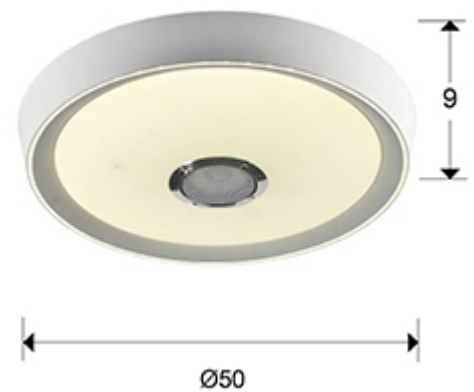

851472

>>ITEM CANCELLED

Remote control and Smartphone APP by Bluetooth included. 24W LED, 1.920 lm, 3.000-6000 K. · This lamp is supplied with GRAVITY TOGGLES, to improve ceiling fixing.

## SIZES

Sizes: Ø 50.0 ↑ 9.0 cm  
Weight: 2.2 Kg

## ADDITIONAL INFORMATION

Material: Metal, acrylic  
Finish: Matt white, opal