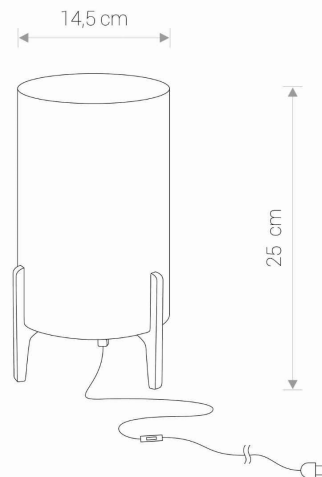

LUMINAIRE MODEL

ROCKET
8448

CATALOGUE GROUP
COUNTRY OF ORIGIN

—
MADE IN POLAND

LIGHT SOURCE **E27**
 LIGHT SOURCES TYPE **Replaceable**
 MAXIMUM WATTAGE **25W only LED**
 LAMP INCLUDES SOURCE OF LIGHT **No**
 NUMBER OF LIGHT SOURCES **1**
 IP **IP20**
Interior use

PACKAGE DIMENSIONS **16.5cm/16.5cm/28cm**
(L/W/H)

NET/GROSS WEIGHT **0.26kg/0.43kg**

ASSEMBLY METHOD **Free-standing product**

LEADING/SUPPLEMENTARY COLOR **Gray, Natural wood**

MATERIALS **Fabric, Plywood**

STYLE **Scandinavian**

ELECTRICAL SECURITY CLASS **II**

POWER SUPPLY **~220-230V/50/60Hz**

DIMENSIONS

5 9 0 3 1 3 9 8 4 4 8 9 5