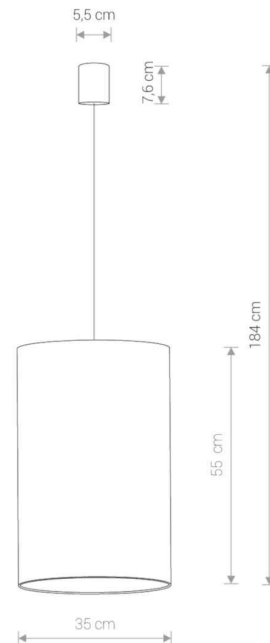

LUMINAIRE MODEL

**BARREL L**  
**8444**

CATALOGUE GROUP  
COUNTRY OF ORIGIN

—  
**MADE IN POLAND**

LIGHT SOURCE **E27**  
 LIGHT SOURCES TYPE **Replaceable**  
 MAXIMUM WATTAGE **25W only LED**  
 LAMP INCLUDES SOURCE OF LIGHT **No**  
 NUMBER OF LIGHT SOURCES **1**  
 IP **IP20**  
**Interior use**

PACKAGE DIMENSIONS (L/W/H) **37,5cm/37,5cm/57,5cm**

NET/GROSS WEIGHT **1,08kg/2,08kg**

ASSEMBLY METHOD **Bridge**

LEADING/SUPPLEMENTARY COLOR **Pink,White**

MATERIALS **Velvet,Painted steel**

STYLE **Modern**

ELECTRICAL SECURITY CLASS **I**

POWER SUPPLY **~220-230V/50/60Hz**

DIMENSIONS

5 9 0 3 1 3 9 8 4 4 4 9 9