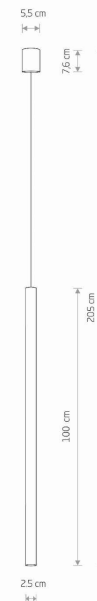

LUMINAIRE MODEL

LASER 1000
8435

CATALOGUE GROUP
COUNTRY OF ORIGIN

—
MADE IN POLAND

LIGHT SOURCE **G9**
 LIGHT SOURCES TYPE **Replaceable**
 MAXIMUM WATTAGE **1x10W only LED**
 LAMP INCLUDES SOURCE OF LIGHT **No**
 NUMBER OF LIGHT SOURCES **1**
 IP **IP20**
Interior use

PACKAGE DIMENSIONS (L/W/H) **104,5cm/8cm/8cm**

NET/GROSS WEIGHT **0,8kg/1,1kg**

ASSEMBLY METHOD **Bridge**

LEADING/SUPPLEMENTARY COLOR **White**

MATERIALS **Painted steel**

STYLE **Modern**

ELECTRICAL SECURITY CLASS **I**

POWER SUPPLY **~220-230V/50/60Hz**

DIMENSIONS

5 9 0 3 1 3 9 8 4 3 5 9 1