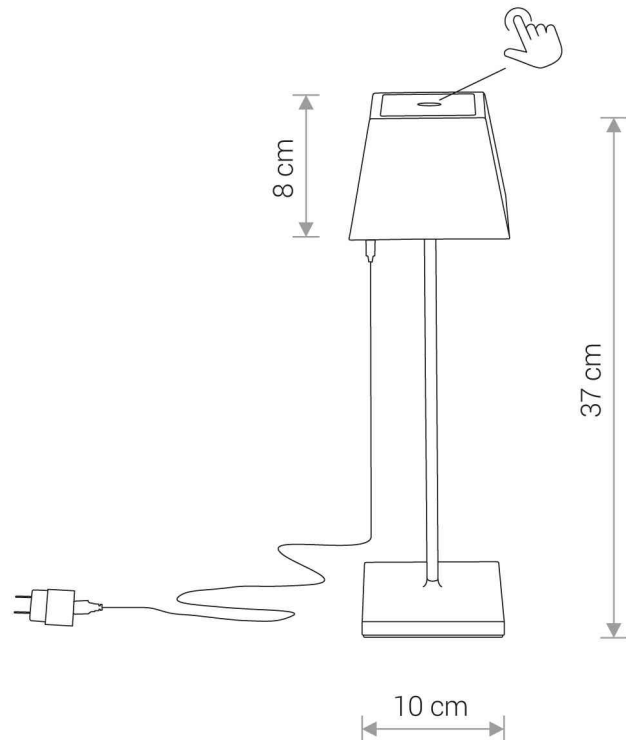

LUMINAIRE MODEL

MAHE LED
8397

CATALOGUE GROUP
COUNTRY OF ORIGIN

—
MADE IN P.R.C.

LIGHT SOURCE **LED**
 LIGHT SOURCES TYPE **Integrated**
 MAXIMUM WATTAGE **2,2W**
 LAMP INCLUDES SOURCE OF LIGHT **Yes**
 NUMBER OF LIGHT SOURCES **1**
 IP **IP54**
Exterior use
 LIFETIME **25000h**

PACKAGE DIMENSIONS (L/W/H) **15,5cm/13cm/44,5cm**

NET/GROSS WEIGHT **1kg/1,42kg**

ASSEMBLY METHOD **Free-standing product**

LEADING/SUPPLEMENTARY COLOR **White**

MATERIALS **Painted aluminum, Plastic PC**

STYLE **Modern**

ELECTRICAL SECURITY CLASS **II**

POWER SUPPLY **~220-230V/50/60Hz**

DIMENSIONS

5 903139839792

Item No.	POWER	COLOR TEMP	LUMEN	BEAM ANGLE	CRI	IP	LED BRAND	DRIVER BRAND	LIFETIME	WARRANTY
8397	2,2W	3000K	168lm	46°	≥ 84	IP54	—	—	25000h	—