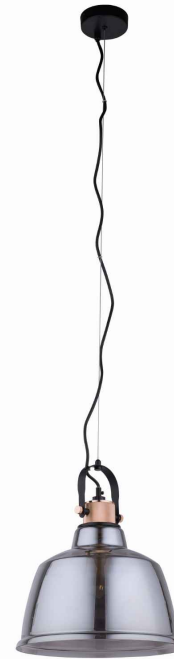

LUMINAIRE MODEL

AMALFI L
8380

CATALOGUE GROUP
COUNTRY OF ORIGIN

—
MADE IN P.R.C.

LIGHT SOURCE **E27**
 LIGHT SOURCES TYPE **Replaceable**
 MAXIMUM WATTAGE **25W only LED**
 LAMP INCLUDES SOURCE OF LIGHT **No**
 NUMBER OF LIGHT SOURCES **1**
 IP **IP20**
Interior use

PACKAGE DIMENSIONS (L/W/H) **35cm/35cm/28cm**

NET/GROSS WEIGHT **2.34kg/2.860kg**

ASSEMBLY METHOD **Bridge**

LEADING/SUPPLEMENTARY COLOR **Silver,Black**

MATERIALS **Metallized glass,Steel,Solid brass**

STYLE **Industrial**

ELECTRICAL SECURITY CLASS **I**

POWER SUPPLY **~220-230V/50/60Hz**

DIMENSIONS

5 9 0 3 1 3 9 8 3 8 0 9 2