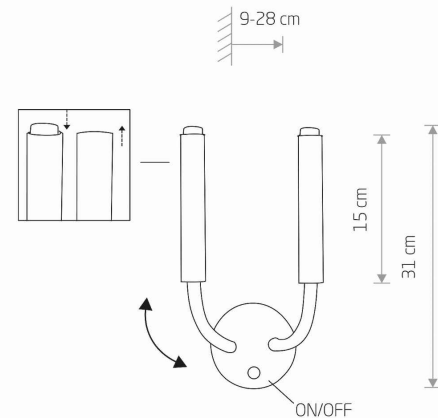

LUMINAIRE MODEL

STALACTITE
8354

CATALOGUE GROUP
COUNTRY OF ORIGIN

—
MADE IN POLAND

LIGHT SOURCE **G9**
 LIGHT SOURCES TYPE **Replaceable**
 MAXIMUM WATTAGE **2x10W only LED**
 LAMP INCLUDES SOURCE OF LIGHT **No**
 NUMBER OF LIGHT SOURCES **2**
 IP **IP20**
Interior use
 ENERGY EFFICIENCY CLASS **A++/A**

PACKAGE DIMENSIONS **33cm/11cm/11cm**
(L/W/H)

NET/GROSS WEIGHT **0,6kg/0,7kg**

ASSEMBLY METHOD **Bridge**

LEADING/SUPPLEMENTARY COLOR **White**

SWITCH **Yes**

MATERIALS **Painted steel, Flexible stem**

STYLE **Modern**

ELECTRICAL SECURITY CLASS **I**

POWER SUPPLY **~220-230V/50/60Hz**

DIMENSIONS

5 903139835497