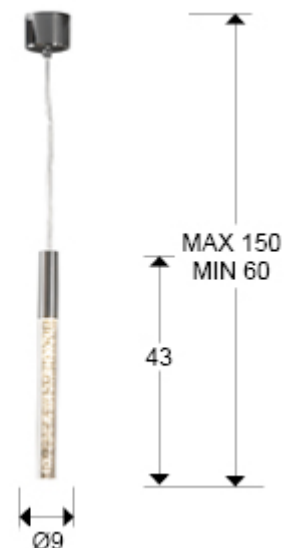

Cosmo

827746

Recommended product

1 Light Pendants

Pendant of 1 LED light. Made of metal in chrome finish, with clear acrylic bar and bubbles inside. 5W LED. 3000K.

. This lamp is supplied with GRAVITY TOGGLES, to improve ceiling fixing.

GENERAL INFORMATION

Catalogue: i42 Iluminación
 Page: 225
 EAN Code: 8435435313395
 Type: 1 Light Pendants
 Collection: Cosmo

SIZES

Sizes: ↔ 9.0 ↓ 43.0 ↗ 9.0 cm
 Height when installed: 60.0/ max. 150.0 cm
 Weight: 0.7 Kg

SIZES WITH PACKAGING

Weight: 1.0 Kg
 Volume: 0.0080m³
 Sizes: ↔ 48.0 ↓ 15.0 ↗ 11.0 cm

TECHNICAL INFORMATION

IP protection: IP 20
Electric class: Class 1
Maximum power: 5W
Voltage: 100/240 V
Frequency: 50/60 Hz
Dimmable: NO
Colour temperature: 3,000 K

ADDITIONAL INFORMATION

Material: Metal and acrylic
Finish: Chromed and clear
Cable colour: Clear