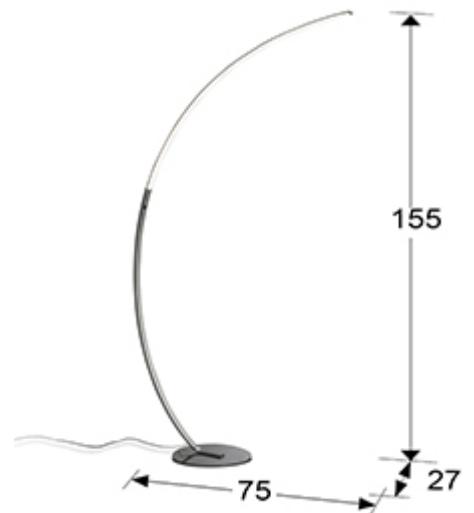

825306

>>ITEM CANCELLED

GENERAL INFORMATION

Catalogue: I38 Iluminación
Page: 176
EAN Code: 8435435317119

SIZES

Sizes: ↔ 75.0 ↓ 155.0 ↗ 27.0 cm
Weight: 2.6 Kg

SIZES WITH PACKAGING

Weight: 4.4 Kg
Volume: 0.0500m³
Sizes: ↔ 34.0 ↓ 112.0 ↗ 13.0 cm

TECHNICAL INFORMATION

IP protection: IP 20
Electric class: Class 3
Maximum power: 21W
Voltage: 12 V
Frequency: 50/60 Hz
Dimmable: YES
Colour temperature: 4,000 K
Average lifespan: 20,000 h
Power factor: >0.5
CRI: >80

ADDITIONAL INFORMATION

Material: Aluminium, metal and acrylic
Finish: Chromed and opal
Assembling time by customer: 12 min
Cable colour: Clear