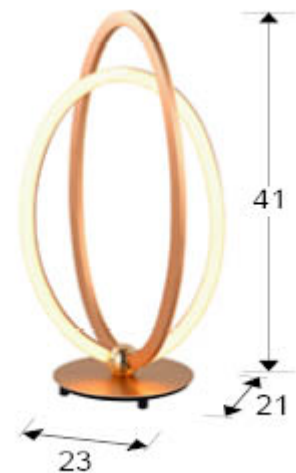

Ocellis

Table lamps

814140

LED table lamp made of brushed aluminium, rose gold finish. Opal silicone diffuser. 22W, 1980 lm. 3000 K

GENERAL INFORMATION

Catalogue: i42 Iluminación
Page: 142
EAN Code: 8435435329532
Type: Table lamps
Collection: Ocellis

SIZES

Sizes: ↔ 23.0 ↓ 41.0 ↗ 15.0 cm
Weight: 1.2 Kg

SIZES WITH PACKAGING

Weight: 1.8 Kg
Volume: 0.0310m³
Sizes: ↔ 48.0 ↓ 23.0 ↗ 28.0 cm

TECHNICAL INFORMATION

IP protection: IP 20
Electric class: Class 3
Maximum power: 22W
Voltage: 35 V
Frequency: 50/60 Hz
Colour temperature: 3,000 K
Average lifespan: 50,000 h
Power factor: >0.5
CRI: >80

ADDITIONAL INFORMATION

Material: Metal, aluminium, silicone
Finish: Rose gold, opal
Cable colour: Black