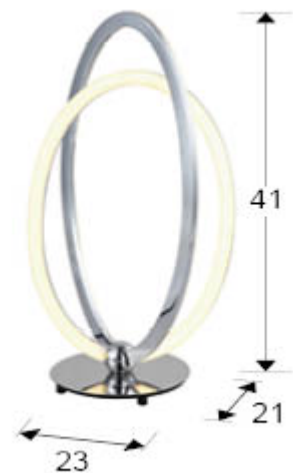

Ocellis

814133

Table lamps

LED table lamp made of aluminium, chrome finish. Opal silicone diffuser. 22W, 1980 lm. 3000 K

GENERAL INFORMATION

Catalogue: i39 Iluminación
Page: 101
EAN Code: 8435435329525
Type: Table lamps
Collection: Ocellis

SIZES

Sizes: ↔ 23.0 ↓ 41.0 ↗ 15.0 cm
Weight: 1.2 Kg

SIZES WITH PACKAGING

Weight: 1.8 Kg
Volume: 0.0310m³
Sizes: ↔ 48.0 ↓ 23.0 ↗ 28.0 cm

TECHNICAL INFORMATION

IP protection: IP 20
Electric class: Class 3
Maximum power: 22W
Voltage: 24 V
Frequency: 50/60 Hz
Colour temperature: 3,000 K
Average lifespan: 50,000 h
Power factor: >0.5
CRI: >80

ADDITIONAL INFORMATION

Material: Metal, aluminium, silicone
Finish: Chrome, opal