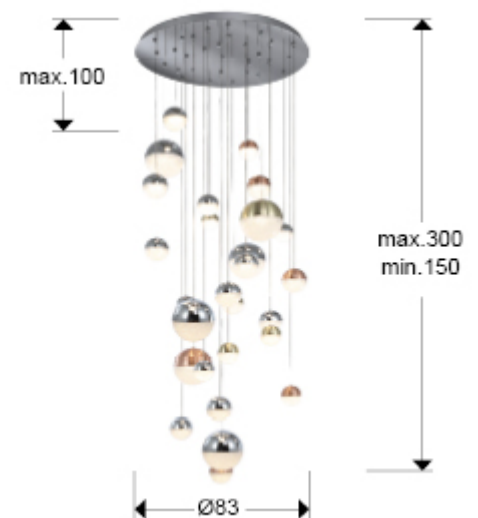

Sphere

793960K

Large lamps

Recommended product

LARGE SIZE lamp of 27 LED lights. Polycarbonate shades of Ø10, Ø12 and Ø20 cm, texture inside and metal finished in copper and satin brass and chrome. DIMMABLE and CCT, colour temperature 3000K to 4000K. Control by BLUETOOTH with APP for smartphone.

Includes a led driver with Bluetooth dimming functions to be used with a mobile or tablet App. It can also be used with a smart speaker such as Google Home or Amazon Echo if a Bluetooth Gateway device is added. Dimming not compatible with wall dimmer. Available with 5 meters high. Item: 793258GK. This lamp is also produced with special sizes and finishes. Please, ask for quotation and delivery time. - This lamp is supplied with GRAVITY TOGGLES, to improve ce

GENERAL INFORMATION

Catalogue: i42 Iluminación
 Page: 197
 EAN Code: 8435435331351
 Type: Large lamps
 Collection: Sphere

SIZES

Sizes: Ø 83.0 ↓ 220.0 cm
 Height when installed: 150.0/ max. 300.0 cm
 Weight: 23.0 Kg

ADDITIONAL INFORMATION

Material: Metal, polycarbonate
Finish: Chrome. Satin copper and brass
Assembling time by customer: 20 min